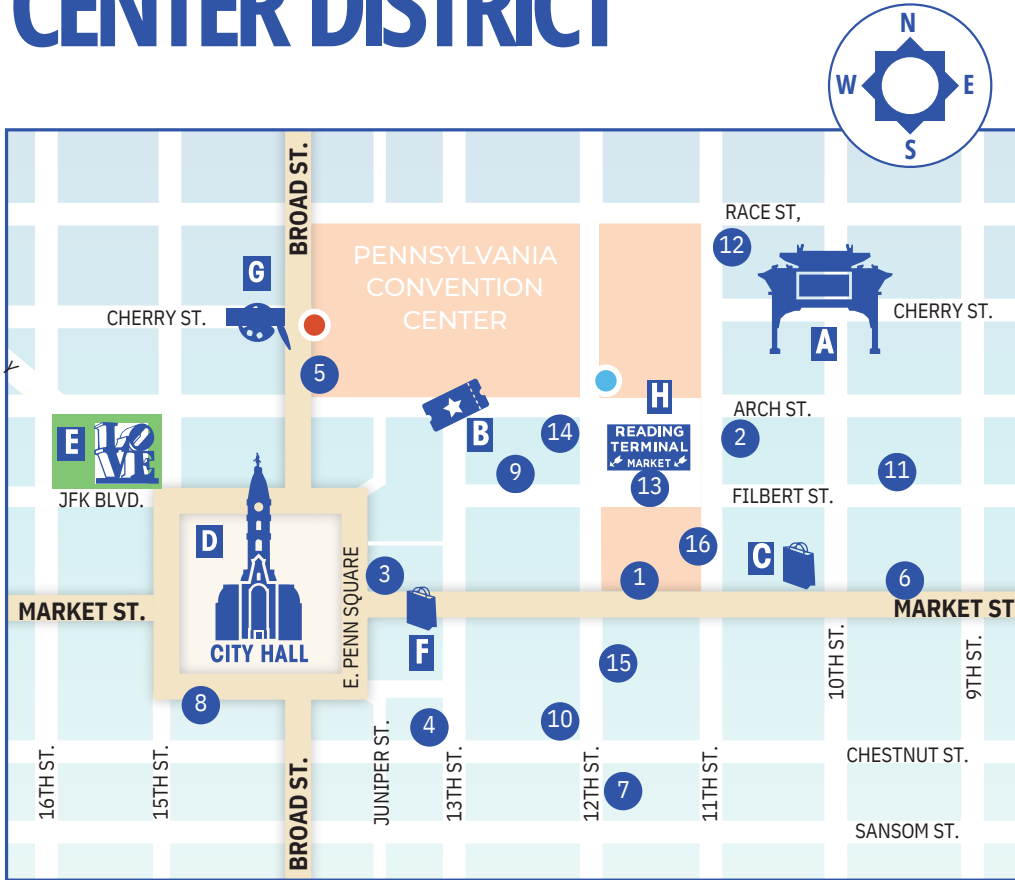

PHILADELPHIA CONVENTION CENTER DISTRICT

- 1 Dunkin' Donuts - Reading Headhouse Terminal, 1113 Market St. , Philla. PA 19107
- 2 Dunkin' Donuts - 1038 Arch St., Philla. PA 19107
- 3 Dunkin' Donuts - 1 E Penn Square , Philla. PA 19107
- 4 Starbucks - 1301 Chestnut St. Phila., PA 19107
- 5 Starbucks - 101 N Broad St. Phila., PA 19107
- 6 Starbucks - 901 Market St. Phila. PA 19107
- 7 Cogito Coffee Philadelphia - 105 S . 12th St. Phila., PA 19107
- 8 La Colombe Coffee Roasters - 1414 S. Penn Square., Phila., PA 19102
- 9 7 - Eleven - 1215 Filbert St. Phila., PA 19107
- 10 7 - Eleven - 1201 Chestnut St., Phila., PA 19107
- 11 7 - Eleven - 917 Filbert St., Phila., PA 19107
- 12 A La Mousse - 145 N 11th. St., Phila., PA 19107
- 13 Old City Coffee (inside Reading Terminal Market) - 1136 Arch St., Phila., PA 19107
- 14 Panera Bread - 48 N 12th St. Phila., PA 19107
- 15 Federal Donuts - 21 S 12th St., Phila., PA 19107
- 16 Cinnabon (Fashion District Concourse) - 1101 Market St., Phila., PA 19107

ENTRANCES

- Arch Street Entrance
(nearest entrance to PACK EXPO East exhibit hall)
- Broad Street Entrance

ATTRACTIONS

- A** Chinatown Friendship Arch
- B** Fabric Workshop and Museum
- C** Fashion District
- D** Historic City Hall
- E** Love Park
- F** Macy's / Wanamaker Building
- G** Pennsylvania Academy of Fine Arts
- H** Reading Terminal Market